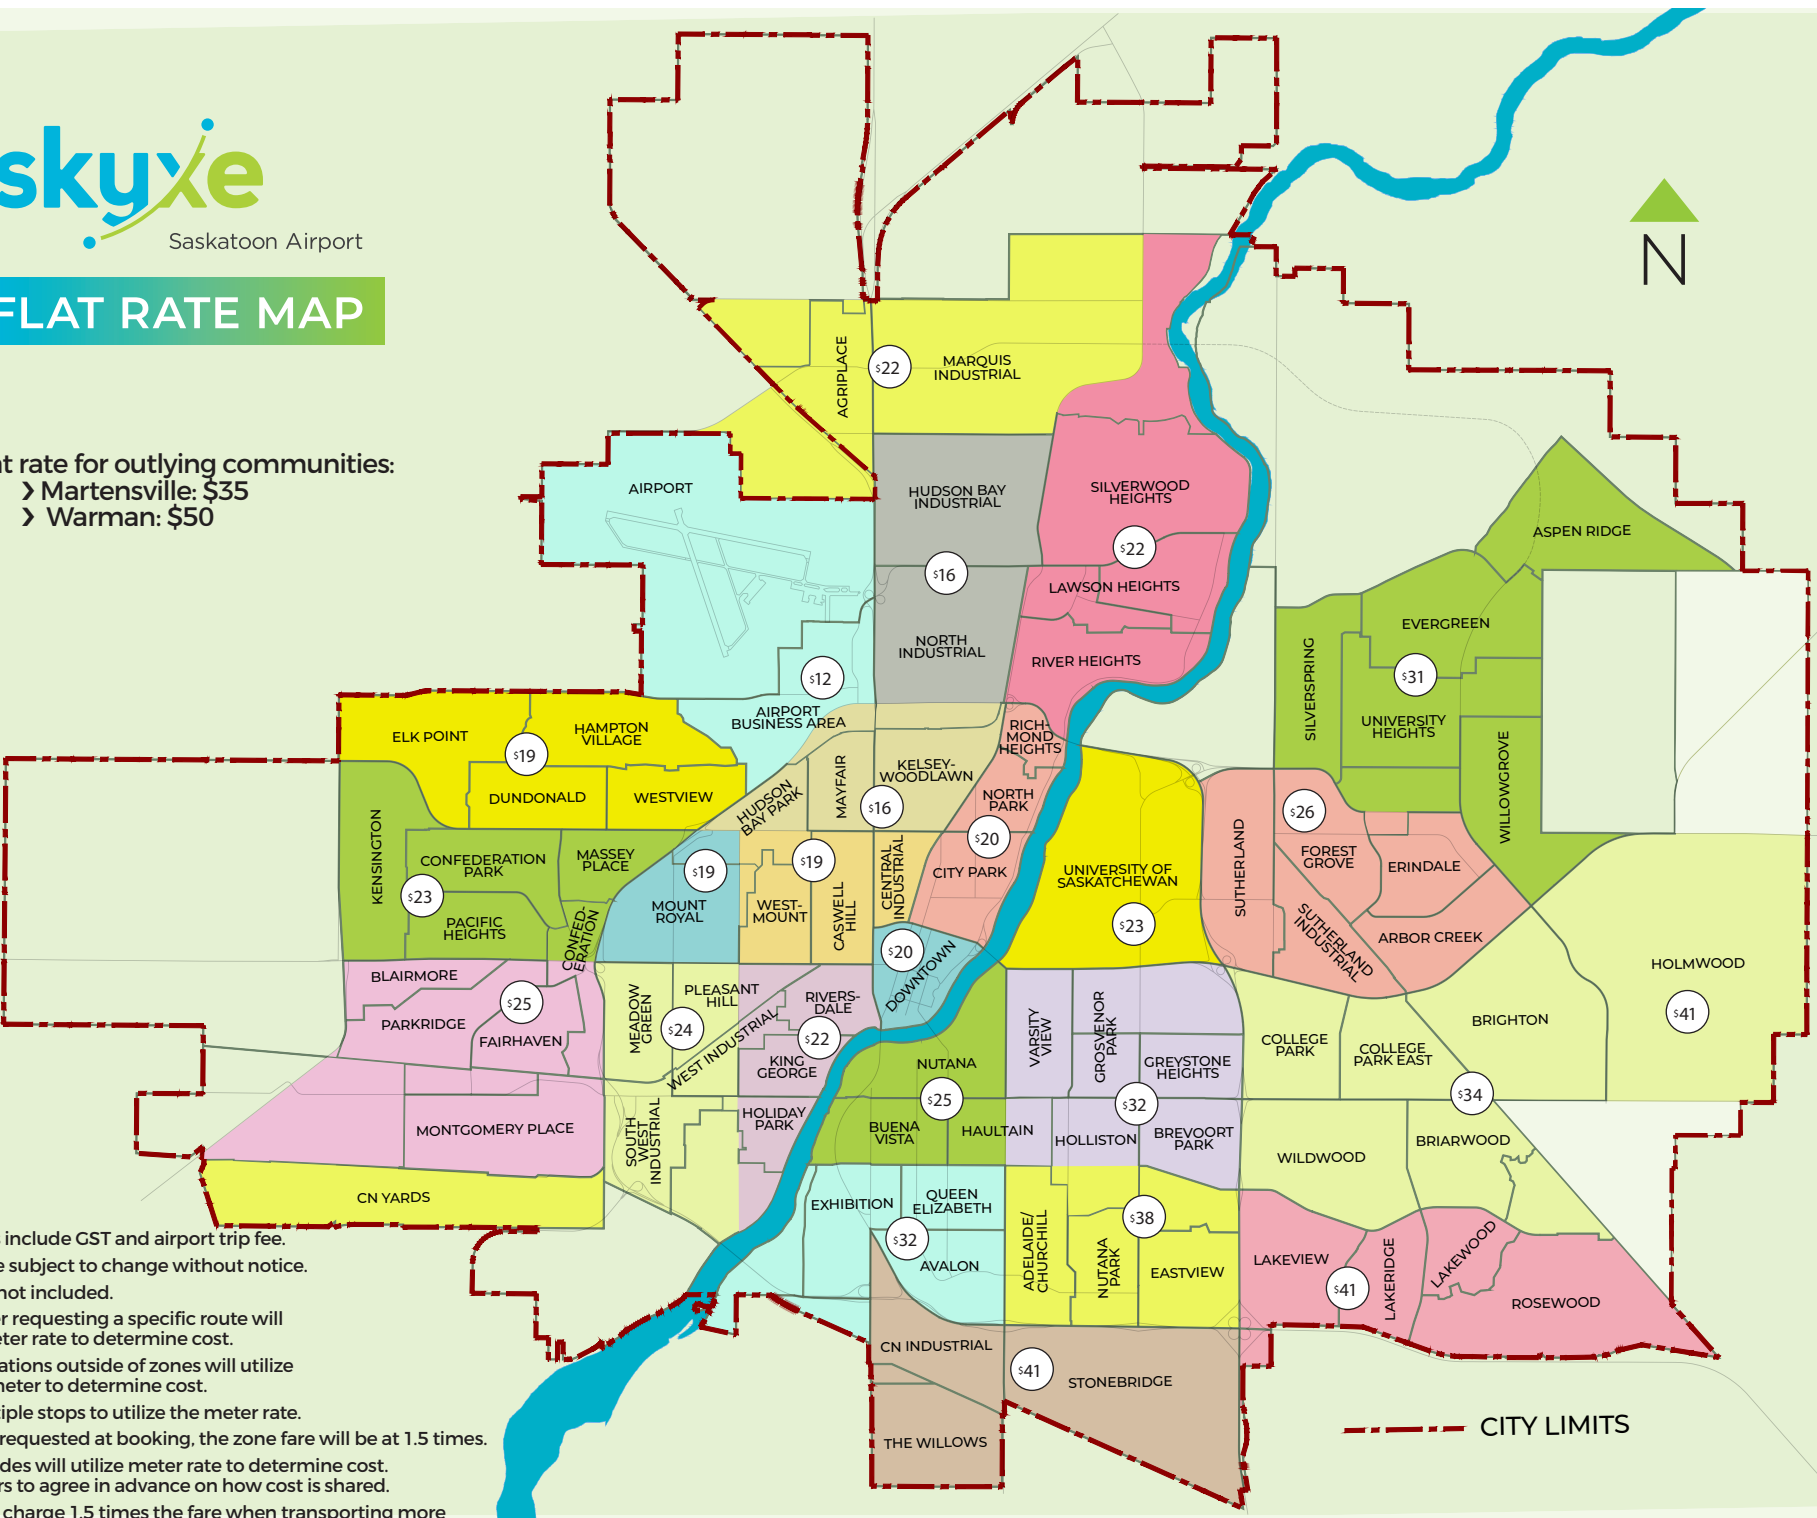

Saskatoon Airport

# FLAT RATE MAP

Flat rate for outlying communities:  
> Martensville: \$35  
> Warman: \$50

- > All prices include GST and airport trip fee.
- > Prices are subject to change without notice.
- > Gratuity not included.
- > Customer requesting a specific route will utilize meter rate to determine cost.
- > Rural locations outside of zones will utilize the taxi meter to determine cost.
- > Add multiple stops to utilize the meter rate.
- > If a van is requested at booking, the zone fare will be at 1.5 times.
- > Shared rides will utilize meter rate to determine cost. Customers to agree in advance on how cost is shared.
- > Taxi vans charge 1.5 times the fare when transporting more than 4 people and/or more than a regular amount of luggage.

--- CITY LIMITS